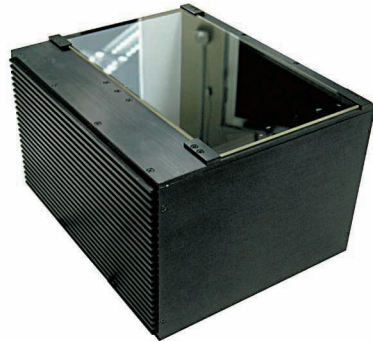

Customize LED Illumination

CUSTOMIZE ILLUMINATION

HIGH POWER LED
DUAL ANGLE ILLUMINATION

HUGE SIZE DOME ILLUMINATION
(800MM DIAMETER)

SHOWER ILLUMINATION
WITH DIAMETER 200MM

CUSTOM SIZE CO-AXIAL
200X400MM

IDT2-MULTI ANGLE ILLUMINATION

HIGH POWER LED CO-AXIAL
COMBINE DUAL ANGLE
ILLUMINATION