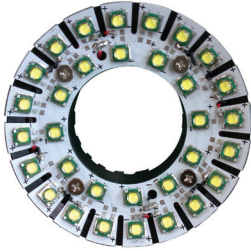

Customize LED Illumination

CUSTOMIZE ILLUMINATION

HIGH POWER LED
DUAL ANGLE ILLUMINATION

HUGE SIZE DOME ILLUMINATION
(800MM DIAMETER)

SHOWER ILLUMINATION
WITH DIAMETER 200MM

CUSTOM SIZE CO-AXIAL
200X400MM

IDT2-MULTI ANGLE ILLUMINATION

HIGH POWER LED CO-AXIAL
COMBINE DUAL ANGLE
ILLUMINATION