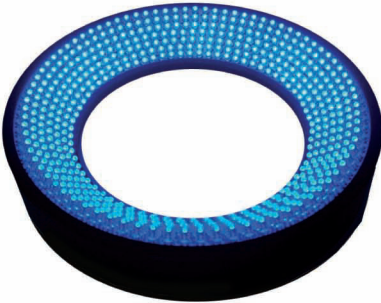

Customize LED Illumination

CUSTOMIZE ILLUMINATION

HIGH POWER LED
DUAL ANGLE ILLUMINATION

HUGE SIZE DOME ILLUMINATION
(800MM DIAMETER)

SHOWER ILLUMINATION
WITH DIAMETER 200MM

CUSTOM SIZE CO-AXIAL
200X400MM

IDT2-MULTI ANGLE ILLUMINATION

HIGH POWER LED CO-AXIAL
COMBINE DUAL ANGLE
ILLUMINATION