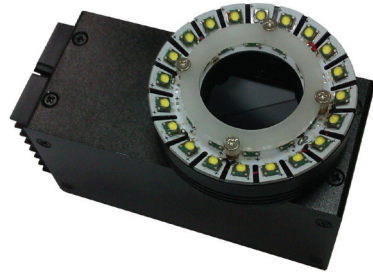

Customize LED Illumination

CUSTOMIZE ILLUMINATION

HIGH POWER LED
DUAL ANGLE ILLUMINATION

HUGE SIZE DOME ILLUMINATION
(800MM DIAMETER)

SHOWER ILLUMINATION
WITH DIAMETER 200MM

CUSTOM SIZE CO-AXIAL
200X400MM

IDT2-MULTI ANGLE ILLUMINATION

HIGH POWER LED CO-AXIAL
COMBINE DUAL ANGLE
ILLUMINATION