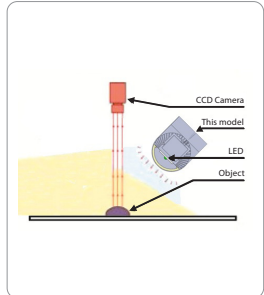

## HLBD SERIES - High Power Illumination Light Tube

HLBD series is high power wide angle diffused light tube illumination that can provide a highly even light.

HLBD

HLBD CASCADE  
BASE PLATE

### Technical Specification:

- Color Red, Green, Blue and White
- 24V DC Input Power
- Continuous and Strobe Applications
- Compact Size
- Lighting Cable 500mm