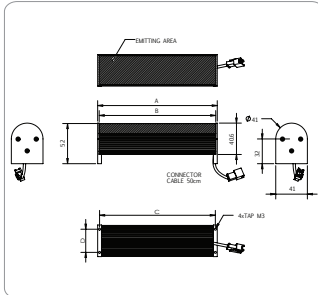

HLBD CASCADE
BASE PLATE