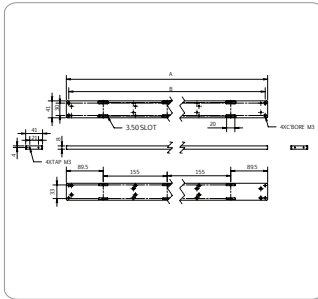

### Technical Specification:

- Color Red, Green, Blue and White
- 24V DC Input Power
- Continuous and Strobe Applications
- Compact Size
- Lighting Cable 500mm

### Customize Lighting:

- Customize Sizes, Mounting requirements
- Color and Voltage Available
- Consult Technical Sales for More Information

Model	Dimensions (MM)				Color	Voltage / Watt	Current
	A	B	C	D			
HLBD-00-150-1-X	155	151	150	30		24V / 7.2W 24V / 9W	300mA 375mA

Model	Dimensions (MM)	
	A	B
HLBD-00-300-PLATE	334	322
HLBD-00-450-PLATE	489	477