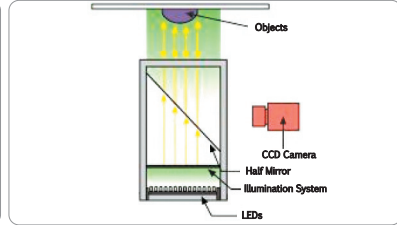

Coaxial Illumination

CAS SERIES - Even co-axial light

CAS series is an extended version of coaxial light with allow camera to be mounted at 90 degrees from the inline light. This illumination is suitable for limited camera mounting distances or bottom inspection.

Technical Specification:

- Color Red, Green, Blue and White
- 24V DC Input Power
- Continuous and Strobe Applications
- Compact Size
- Lighting Cable 500mm

Customize Lighting:

- Customize Sizes, Mounting requirements
- Color and Voltage Available
- Consult Technical Sales for More Information