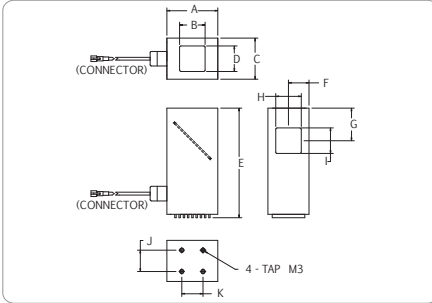

Coaxial Illumination

CAS SERIES - Even co-axial light

CAS series is an extended version of coaxial light with allow camera to be mounted at 90 degrees from the inline light. This illumination is suitable for limited camera mounting distances or bottom inspection.

Technical Specification:

- Color Red, Green, Blue and White
- 24V DC Input Power
- Continuous and Strobe Applications
- Compact Size
- Lighting Cable 500mm

Customize Lighting:

- Customize Sizes, Mounting requirements
- Color and Voltage Available
- Consult Technical Sales for More Information

Model	Dimensions (MM)											Color	Voltage / Watt	Current
	A	B	C	D	E	F	G	H	I	J	K			
CAS-45-010-X-X	36	18	29	18	77.5	14.5	23	18	18	15	15	● ● ● ○	24V / 1.08W	45mA
CAS-45-040-X-X	66	48	60	48	107.5	30	38	48	48	36	36	● ● ● ○	24V / 3.60W	150mA
												● ● ● ○	24V / 2.88W	120mA