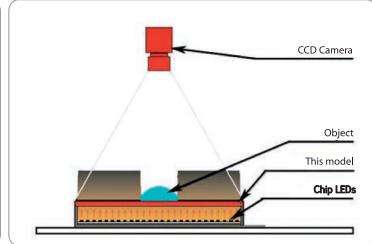

### Technical Specification:

- Color Red
- 24V DC Input Power
- Continuous and Strobe Applications
- Compact Size
- Lighting Cable 500mm