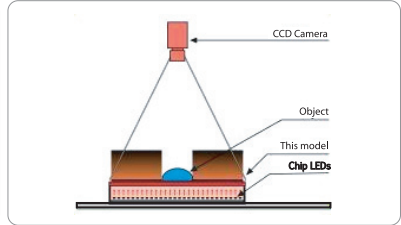

Backlight Illumination

LBL2 SERIES - Line illumination back light

LBL2 series LED are illumination four corners into a diffuser block light shines from the flat surface of the block.

Application: inspection of making transparent object

Technical Specification:

- Color Red, Green, Blue and White
- 24V DC Input Power
- Continuous and Strobe Applications
- Compact Size
- Lighting Cable 500mm

Customize Lighting:

- Customize Sizes, Mounting requirements
- Color and Voltage Available
- Consult Technical Sales for More Information