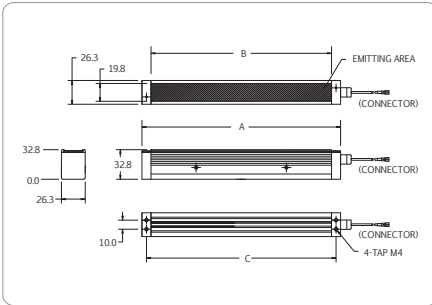

Backlight Illumination

LBL2 SERIES - Line illumination back light

LBL2 series LED are illumination four corners into a diffuser block light shines from the flat surface of the block.

Application: inspection of making transparent object

Technical Specification:

- Color Red, Green, Blue and White
- 24V DC Input Power
- Continuous and Strobe Applications
- Compact Size
- Lighting Cable 500mm

Customize Lighting:

- Customize Sizes, Mounting requirements
- Color and Voltage Available
- Consult Technical Sales for More Information

Model	Dimensions [MM]			Color	Voltage / Watt	Current
	A	B	C			
LBL2-00-100-X-X	120	100	110	● ● ○	24V / 2.16W	90mA
LBL2-00-200-X-X	220	200	210	● ● ○	24V / 3.60W	150mA
LBL2-00-300-X-X	320	300	310	● ● ○	24V / 4.32W	180mA
LBL2-00-400-X-X	420	400	410	● ● ○	24V / 7.20W	300mA
LBL2-00-500-X-X	520	500	510	● ● ○	24V / 6.48W	270mA
LBL2-00-600-X-X	620	600	610	● ● ○	24V / 10.80W	450mA
LBL2-00-700-X-X	720	700	710	● ● ○	24V / 14.40W	600mA
LBL2-00-800-X-X	820	800	810	● ● ○	24V / 8.64W	360mA
LBL2-00-900-X-X	920	900	910	● ● ○	24V / 14.40W	600mA
LBL2-00-1000-X-X	1020	1000	1010	● ● ○	24V / 18.00W	750mA
				● ● ○	24V / 10.80W	450mA
				● ● ○	24V / 18.00W	750mA
				● ● ○	24V / 12.96W	540mA
				● ● ○	24V / 21.60W	900mA
				● ● ○	24V / 15.12W	630mA
				● ● ○	24V / 25.20W	1050mA
				● ● ○	24V / 17.28W	720mA
				● ● ○	24V / 28.80W	1200mA
				● ● ○	24V / 19.44W	810mA
				● ● ○	24V / 32.40W	1350mA
				● ● ○	24V / 21.60W	900mA
				● ● ○	24V / 36.00W	1500mA