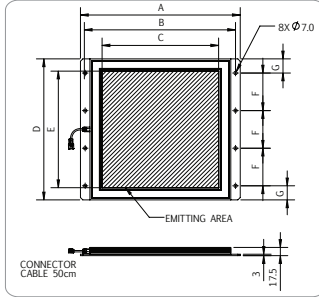

Backlight Illumination

BHD & BHDQ SERIES- Side Illumination Large Backlight

BHD & BHDQ series are illumination four corners into a high evenness diffuser block light shines from the flat surface of the block.

BHD

BHDQ

Technical Specification:

- White
- 24V DC Input Power
- Continuous and Strobe Applications
- Compact Size
- Lighting Cable 500mm

Customize Lighting:

- Mounting requirements
- Color and Voltage Available
- Consult Technical Sales for More Information

Model	Dimensions (MM)							Color	Voltage / Watt	Current
	A	B	C	D	E	F	G			
BHD-00-300X300-1-W	340	320	248	300	248	80	30	o	24V / 5.4W	900mA
BHD-00-600X600-1-W	640	620	559	600	559	150	75	o	24V / 43.2W	1800mA
BHD-00-600X1200-1-W	1240	1220	1149	600	559	150	75	o	24V / 72W	3000mA

Model	Dimensions (MM)								Color	Voltage / Watt	Current
	A	B	C	D	E	F	G	H			
BHD-00-300X300-1-W	340	320	248	300	248	80	30	170	o	24V / 5.4W	900mA
BHD-00-600X600-1-W	640	620	559	600	559	150	75	320	o	24V / 43.2W	1800mA