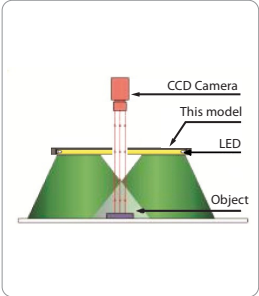

Backlight Illumination

BHD & BHDQ SERIES- Side Illumination Large Backlight

BHD & BHDQ series are illumination four corners into a high evenness diffuser block light shines from the flat surface of the block.

BHD

BHDQ

Technical Specification:

- White
- 24V DC Input Power
- Continuous and Strobe Applications
- Compact Size
- Lighting Cable 500mm

Customize Lighting:

- Mounting requirements
- Color and Voltage Available
- Consult Technical Sales for More Information

Model	Dimensions (MM)							Color	Voltage / Watt	Current
	A	B	C	D	E	F	G			
BHD-00-300X300-1-W	340	320	248	300	248	80	30	o	24V / 5.4W	900mA
BHD-00-600X600-1-W	640	620	559	600	559	150	75	o	24V / 43.2W	1800mA
BHD-00-600X1200-1-W	1240	1220	1149	600	559	150	75	o	24V / 72W	3000mA

Model	Dimensions (MM)								Color	Voltage / Watt	Current
	A	B	C	D	E	F	G	H			
BHD-00-300X300-1-W	340	320	248	300	248	80	30	170	o	24V / 5.4W	900mA
BHD-00-600X600-1-W	640	620	559	600	559	150	75	320	o	24V / 43.2W	1800mA