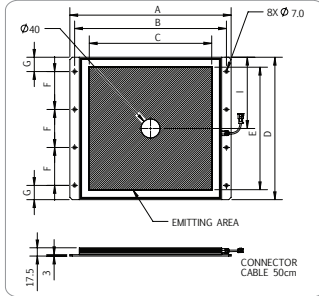

BHD

BHDQ

Technical Specification:

- White
- 24V DC Input Power
- Continuous and Strobe Applications
- Compact Size
- Lighting Cable 500mm

Customize Lighting:

- Mounting requirements
- Color and Voltage Available
- Consult Technical Sales for More Information

Model	Dimensions (MM)							Color	Voltage / Watt	Current
	A	B	C	D	E	F	G			
BHD-00-300X300-1-W	340	320	248	300	248	80	30	o	24V / 5.4W	900mA
BHD-00-600X600-1-W	640	620	559	600	559	150	75	o	24V / 43.2W	1800mA
BHD-00-600X1200-1-W	1240	1220	1149	600	559	150	75	o	24V / 72W	3000mA

Model	Dimensions (MM)								Color	Voltage / Watt	Current
	A	B	C	D	E	F	G	H			
BHD-00-300X300-1-W	340	320	248	300	248	80	30	170	o	24V / 5.4W	900mA
BHD-00-600X600-1-W	640	620	559	600	559	150	75	320	o	24V / 43.2W	1800mA