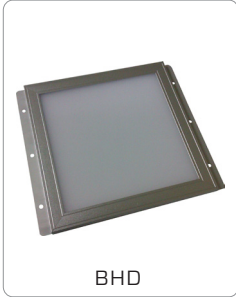

Backlight Illumination

BHD & BHDQ SERIES- Side Illumination Large Backlight

BHD & BHDQ series are illumination four corners into a high evenness diffuser block light shines from the flat surface of the block.

BHD

BHDQ

Technical Specification:

- White
- 24V DC Input Power
- Continuous and Strobe Applications
- Compact Size
- Lighting Cable 500mm

Customize Lighting:

- Mounting requirements
- Color and Voltage Available
- Consult Technical Sales for More Information

Model	Dimensions (MM)							Color	Voltage / Watt	Current
	A	B	C	D	E	F	G			
BHD-00-300X300-1-W	340	320	248	300	248	80	30	o	24V / 5.4W	900mA
BHD-00-600X600-1-W	640	620	559	600	559	150	75	o	24V / 43.2W	1800mA
BHD-00-600X1200-1-W	1240	1220	1149	600	559	150	75	o	24V / 72W	3000mA