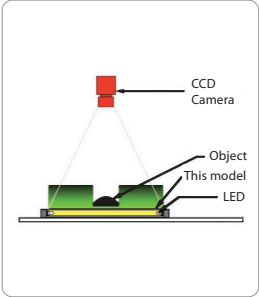

Backlight Illumination

BHD & BHDQ SERIES- Side Illumination Large Backlight

BHD & BHDQ series are illumination four corners into a high evenness diffuser block light shines from the flat surface of the block.

BHD

BHDQ

Technical Specification:

- White
- 24V DC Input Power
- Continuous and Strobe Applications
- Compact Size
- Lighting Cable 500mm

Customize Lighting:

- Mounting requirements
- Color and Voltage Available
- Consult Technical Sales for More Information

Model	Dimensions (MM)							Color	Voltage / Watt	Current
	A	B	C	D	E	F	G			
BHD-00-300X300-1-W	340	320	248	300	248	80	30	o	24V / 5.4W	900mA
BHD-00-600X600-1-W	640	620	559	600	559	150	75	o	24V / 43.2W	1800mA
BHD-00-600X1200-1-W	1240	1220	1149	600	559	150	75	o	24V / 72W	3000mA

Model	Dimensions (MM)								Color	Voltage / Watt	Current
	A	B	C	D	E	F	G	H			
BHD-00-300X300-1-W	340	320	248	300	248	80	30	170	o	24V / 5.4W	900mA
BHD-00-600X600-1-W	640	620	559	600	559	150	75	320	o	24V / 43.2W	1800mA