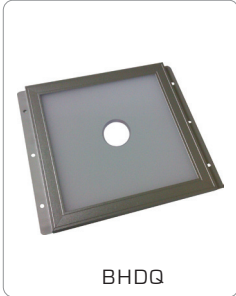

Backlight Illumination

BHD & BHDQ SERIES- Side Illumination Large Backlight

BHD & BHDQ series are illumination four corners into a high evenness diffuser block light shines from the flat surface of the block.

BHD

BHDQ

Technical Specification:

- White
- 24V DC Input Power
- Continuous and Strobe Applications
- Compact Size
- Lighting Cable 500mm

Customize Lighting:

- Mounting requirements
- Color and Voltage Available
- Consult Technical Sales for More Information

Model	Dimensions (MM)							Color	Voltage / Watt	Current
	A	B	C	D	E	F	G			
BHD-00-300X300-1-W	340	320	248	300	248	80	30	o	24V / 5.4W	900mA
BHD-00-600X600-1-W	640	620	559	600	559	150	75	o	24V / 43.2W	1800mA
BHD-00-600X1200-1-W	1240	1220	1149	600	559	150	75	o	24V / 72W	3000mA