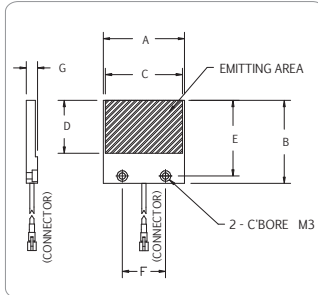

Backlight Illumination

BHDS & BHD SERIES- Side illumination back light

BHDS & BHD series LED are illumination four corners into a diffuser block light shines from the flat surface of the block.

Application: inspection of making transparent object.

BHDS

BHD

Technical Specification:

- Color Red, Green, Blue and White
- 24V DC Input Power
- Continuous and Strobe Applications
- Compact Size
- Lighting Cable 500mm

Customize Lighting:

- Customize Sizes, Mounting requirements
- Color and Voltage Available
- Consult Technical Sales for More Information

Model	Dimensions (MM)				
	A	B	C	D	E
BHD-00-070-1-X	98.5	91.5	68.5	70	5.3
BHD-00-100-1-X	128.5	121.5	100	100	5.3

Color	Voltage / Watt	Current
● ● ○	24V / 2.88W	120mA
● ● ○	24V / 2.88W	120mA
● ● ○	24V / 4.32W	180mA
● ● ○	24V / 3.84W	160mA

Remark : The dimension of BHDS-00-25X36-1-X is changed.