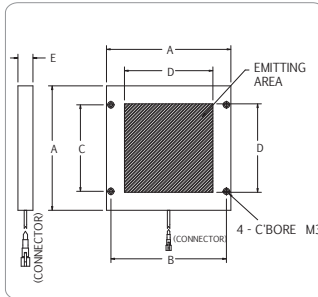

Backlight Illumination

BHDS & BHD SERIES- Side illumination back light

BHDS & BHD series LED are illumination four corners into a diffuser block light shines from the flat surface of the block.

Application: inspection of making transparent object.

BHDS

BHD

Technical Specification:

- Color Red, Green, Blue and White
- 24V DC Input Power
- Continuous and Strobe Applications
- Compact Size
- Lighting Cable 500mm

Customize Lighting:

- Customize Sizes, Mounting requirements
- Color and Voltage Available
- Consult Technical Sales for More Information

Model	Dimensions (MM)				
	A	B	C	D	E
BHD-00-070-1-X	98.5	91.5	68.5	70	5.3
BHD-00-100-1-X	128.5	121.5	100	100	5.3

Color	Voltage / Watt	Current
● ● ○	24V / 2.88W	120mA
● ● ○	24V / 2.88W	120mA
● ● ○	24V / 4.32W	180mA
● ● ○	24V / 3.84W	160mA

Remark : The dimension of BHDS-00-25X36-1-X is changed.