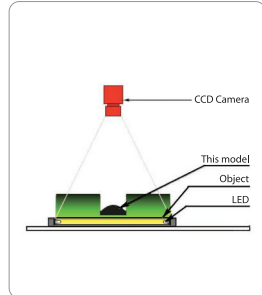

Backlight Illumination

BHDS & BHD SERIES- Side illumination back light

BHDS & BHD series LED are illumination four corners into a diffuser block light shines from the flat surface of the block.

Application: inspection of making transparent object.

BHDS

BHD

Technical Specification:

- Color Red, Green, Blue and White
- 24V DC Input Power
- Continuous and Strobe Applications
- Compact Size
- Lighting Cable 500mm

Customize Lighting:

- Customize Sizes, Mounting requirements
- Color and Voltage Available
- Consult Technical Sales for More Information

Model	Dimensions (MM)						
	A	B	C	D	E	F	G
BHDS-00-25X36-1-X	38.5	43.5	36.5	25	40	20	5.3
BHDS-00-31X58-1-X	60	43.5	58	31	40	40	5.3
BHDS-00-070-1-X	98.5	84.5	70	70	81	60	5.3

Color	Voltage / Watt	Current
● ● ○	24V / 0.36W	15mA
● ● ○	24V / 0.48W	20mA
● ● ○	24V / 0.72W	30mA
● ● ○	24V / 0.72W	30mA
● ● ○	24V / 2.16W	90mA
● ● ○	24V / 2.16W	90mA

Model	Dimensions (MM)				
	A	B	C	D	E
BHD-00-070-1-X	98.5	91.5	68.5	70	5.3
BHD-00-100-1-X	128.5	121.5	100	100	5.3

Color	Voltage / Watt	Current
● ● ○	24V / 2.88W	120mA
● ● ○	24V / 2.88W	120mA
● ● ○	24V / 4.32W	180mA
● ● ○	24V / 3.84W	160mA